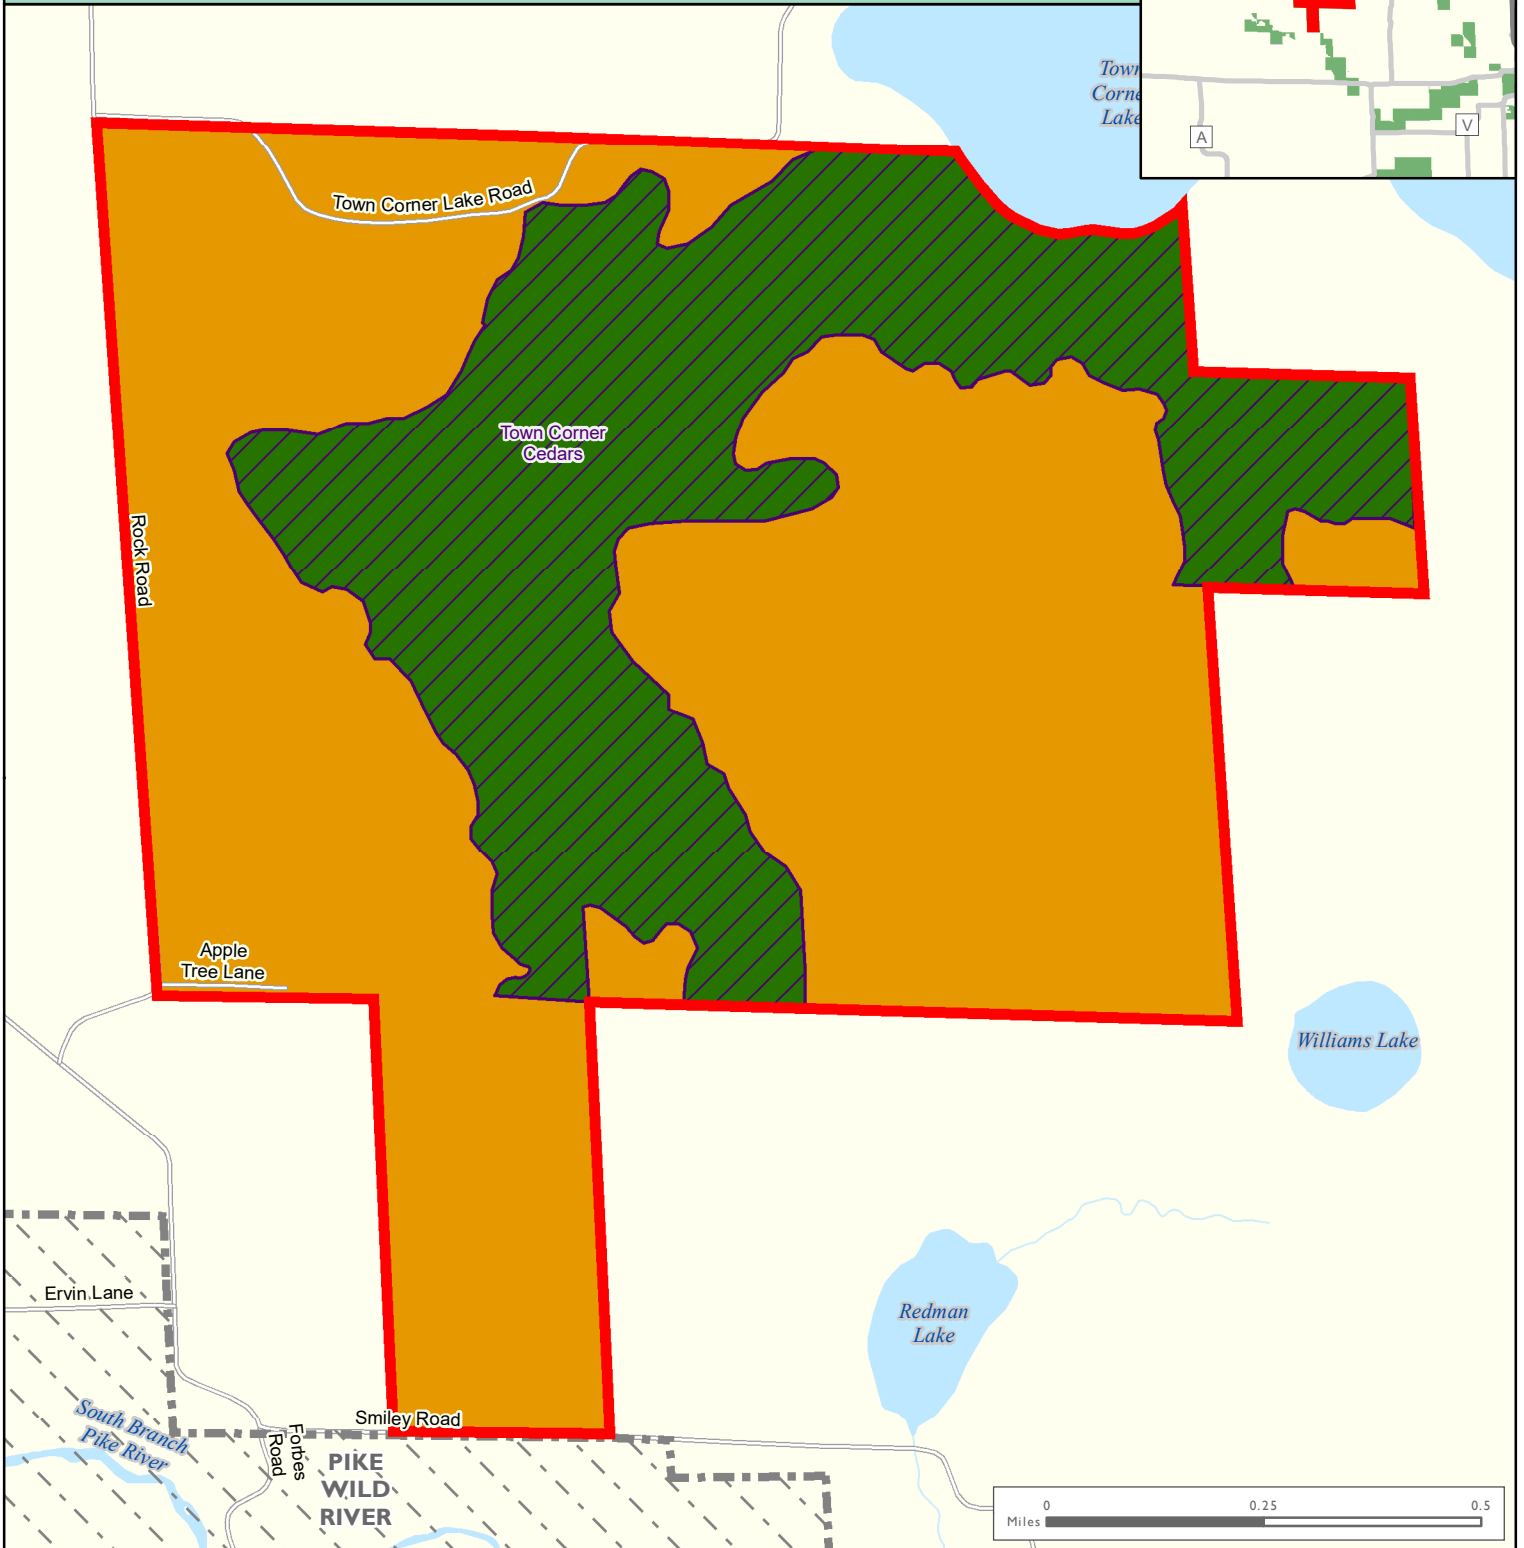

Town Corner Wildlife Area

LAND MANAGEMENT CLASSIFICATIONS

Northeast Sands Ecological Landscape

DRAFT

Project Boundary

- Town Corner Wildlife Area
- Other Project Boundary

Habitat Management Area

- Town Corner

Native Community Management Area

- Town Corner Cedars State Natural Area

State Natural Area

WISCONSIN DEPARTMENT OF NATURAL RESOURCES

Bureau of Facilities and Lands

Mar 15, 2019

EL-NES-8710-E jpk

MAP F-2

The data shown on this map have been obtained from various sources, and are of varying age, reliability and resolution. This map is not intended to be used for navigation, nor is this map an authoritative source of information about legal land ownership or public access. Users of this map should confirm the ownership of land through other means in order to avoid trespassing. No warranty, expressed or implied, is made regarding accuracy, applicability for a particular use, completeness, or legality of the information depicted on this map.