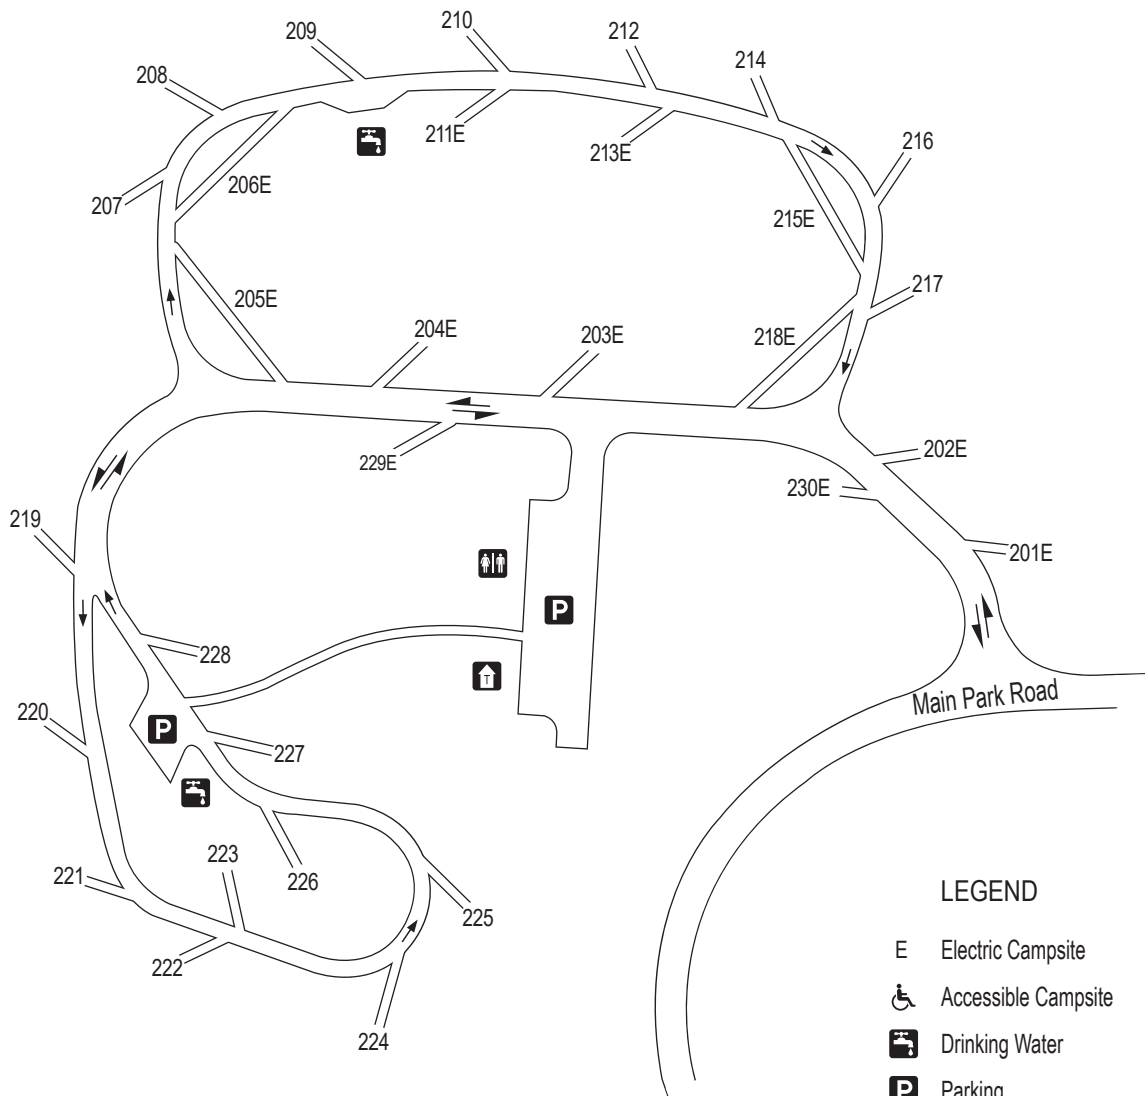

Willow River State Park 200 Campground

LEGEND

- E Electric Campsite
-  Accessible Campsite
-  Drinking Water
- P** Parking
-  Flush Toilets
-  Vault Toilets