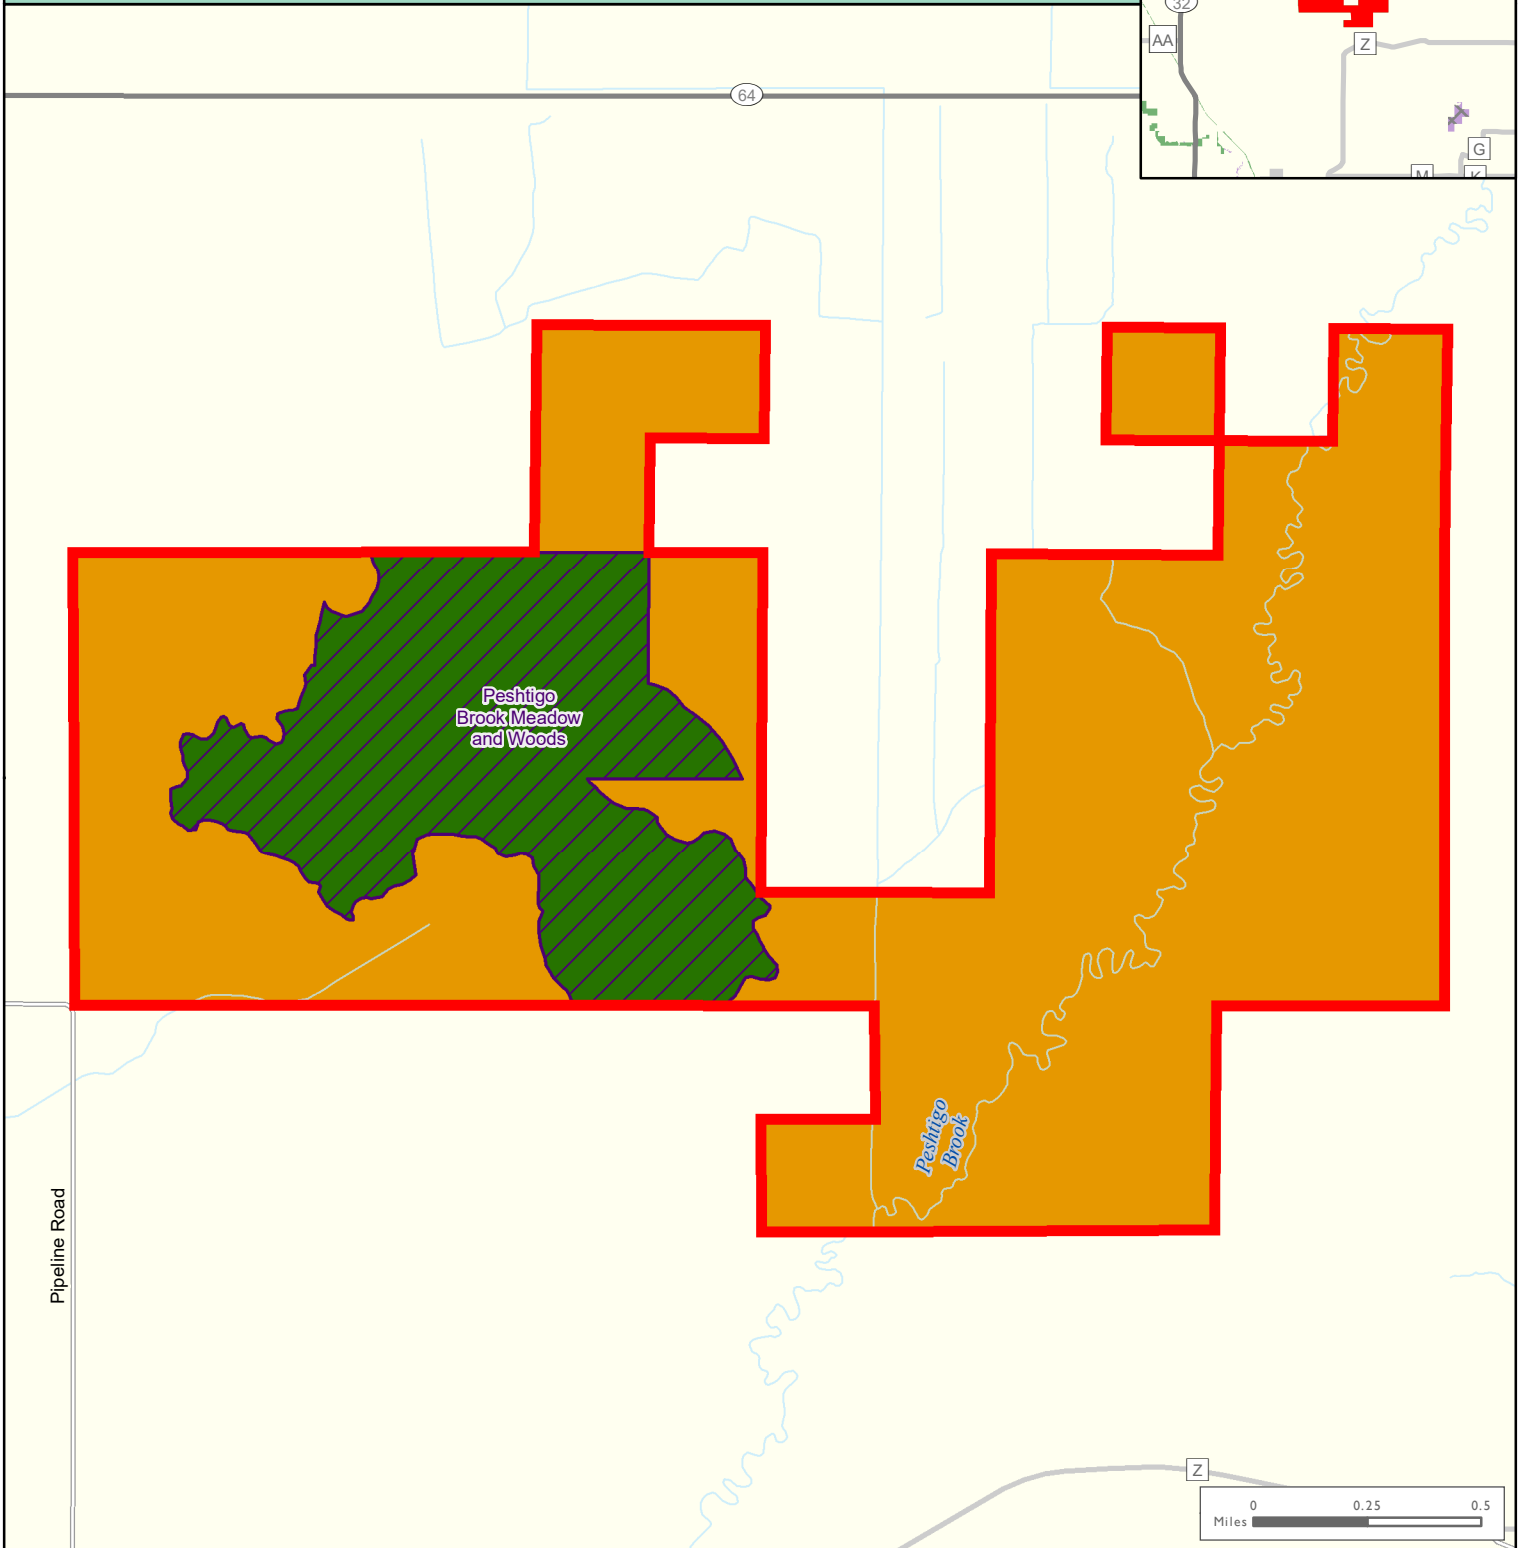

Peshtigo Brook Wildlife Area

DRAFT

LAND MANAGEMENT CLASSIFICATIONS

Northeast Sands Ecological Landscape

Project Boundary

 Peshtigo Brook Wildlife Area

Habitat Management Area

 Peshtigo Brook

Native Community Management Area

 Peshtigo Brook Meadow and Woods State Natural Area

 State Natural Area

WISCONSIN DEPARTMENT OF NATURAL RESOURCES

Bureau of Facilities and Lands
Mar 14, 2019

EL-NES-8200-D1 jpk

MAP D-2

The data shown on this map have been obtained from various sources, and are of varying age, reliability and resolution. This map is not intended to be used for navigation, nor is this map an authoritative source of information about legal land ownership or public access. Users of this map should confirm the ownership of land through other means in order to avoid trespassing. No warranty, expressed or implied, is made regarding accuracy, applicability for a particular use, completeness, or legality of the information depicted on this map.