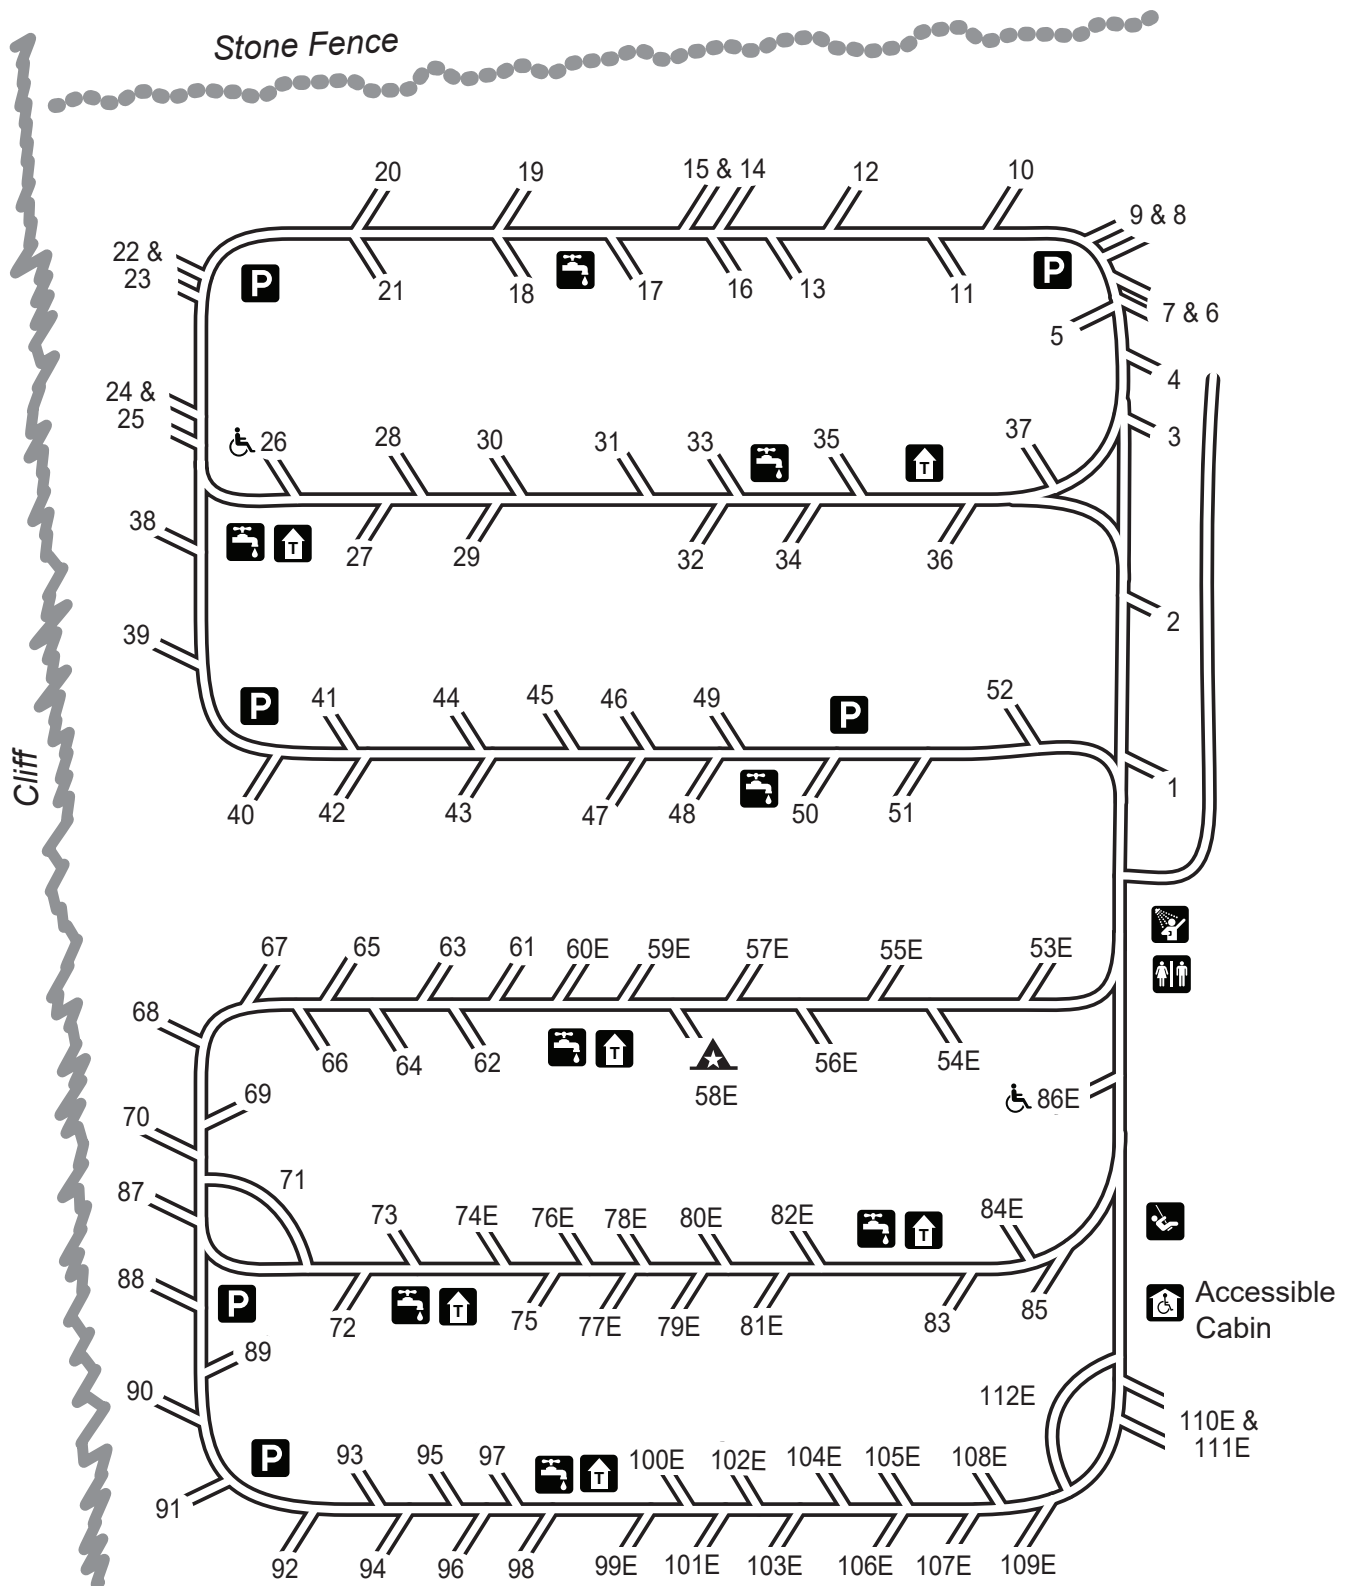

High Cliff State Park Campground

Legend

- | | | | | | |
|---|---------------------|--|-----------------|--|----------------|
| E | Electric Campsite | | Shower Building | | Drinking water |
| | Accessible Campsite | | Flush Toilets | | Playground |
| | Camp Host Site | | Vault Toilets | | Parking |