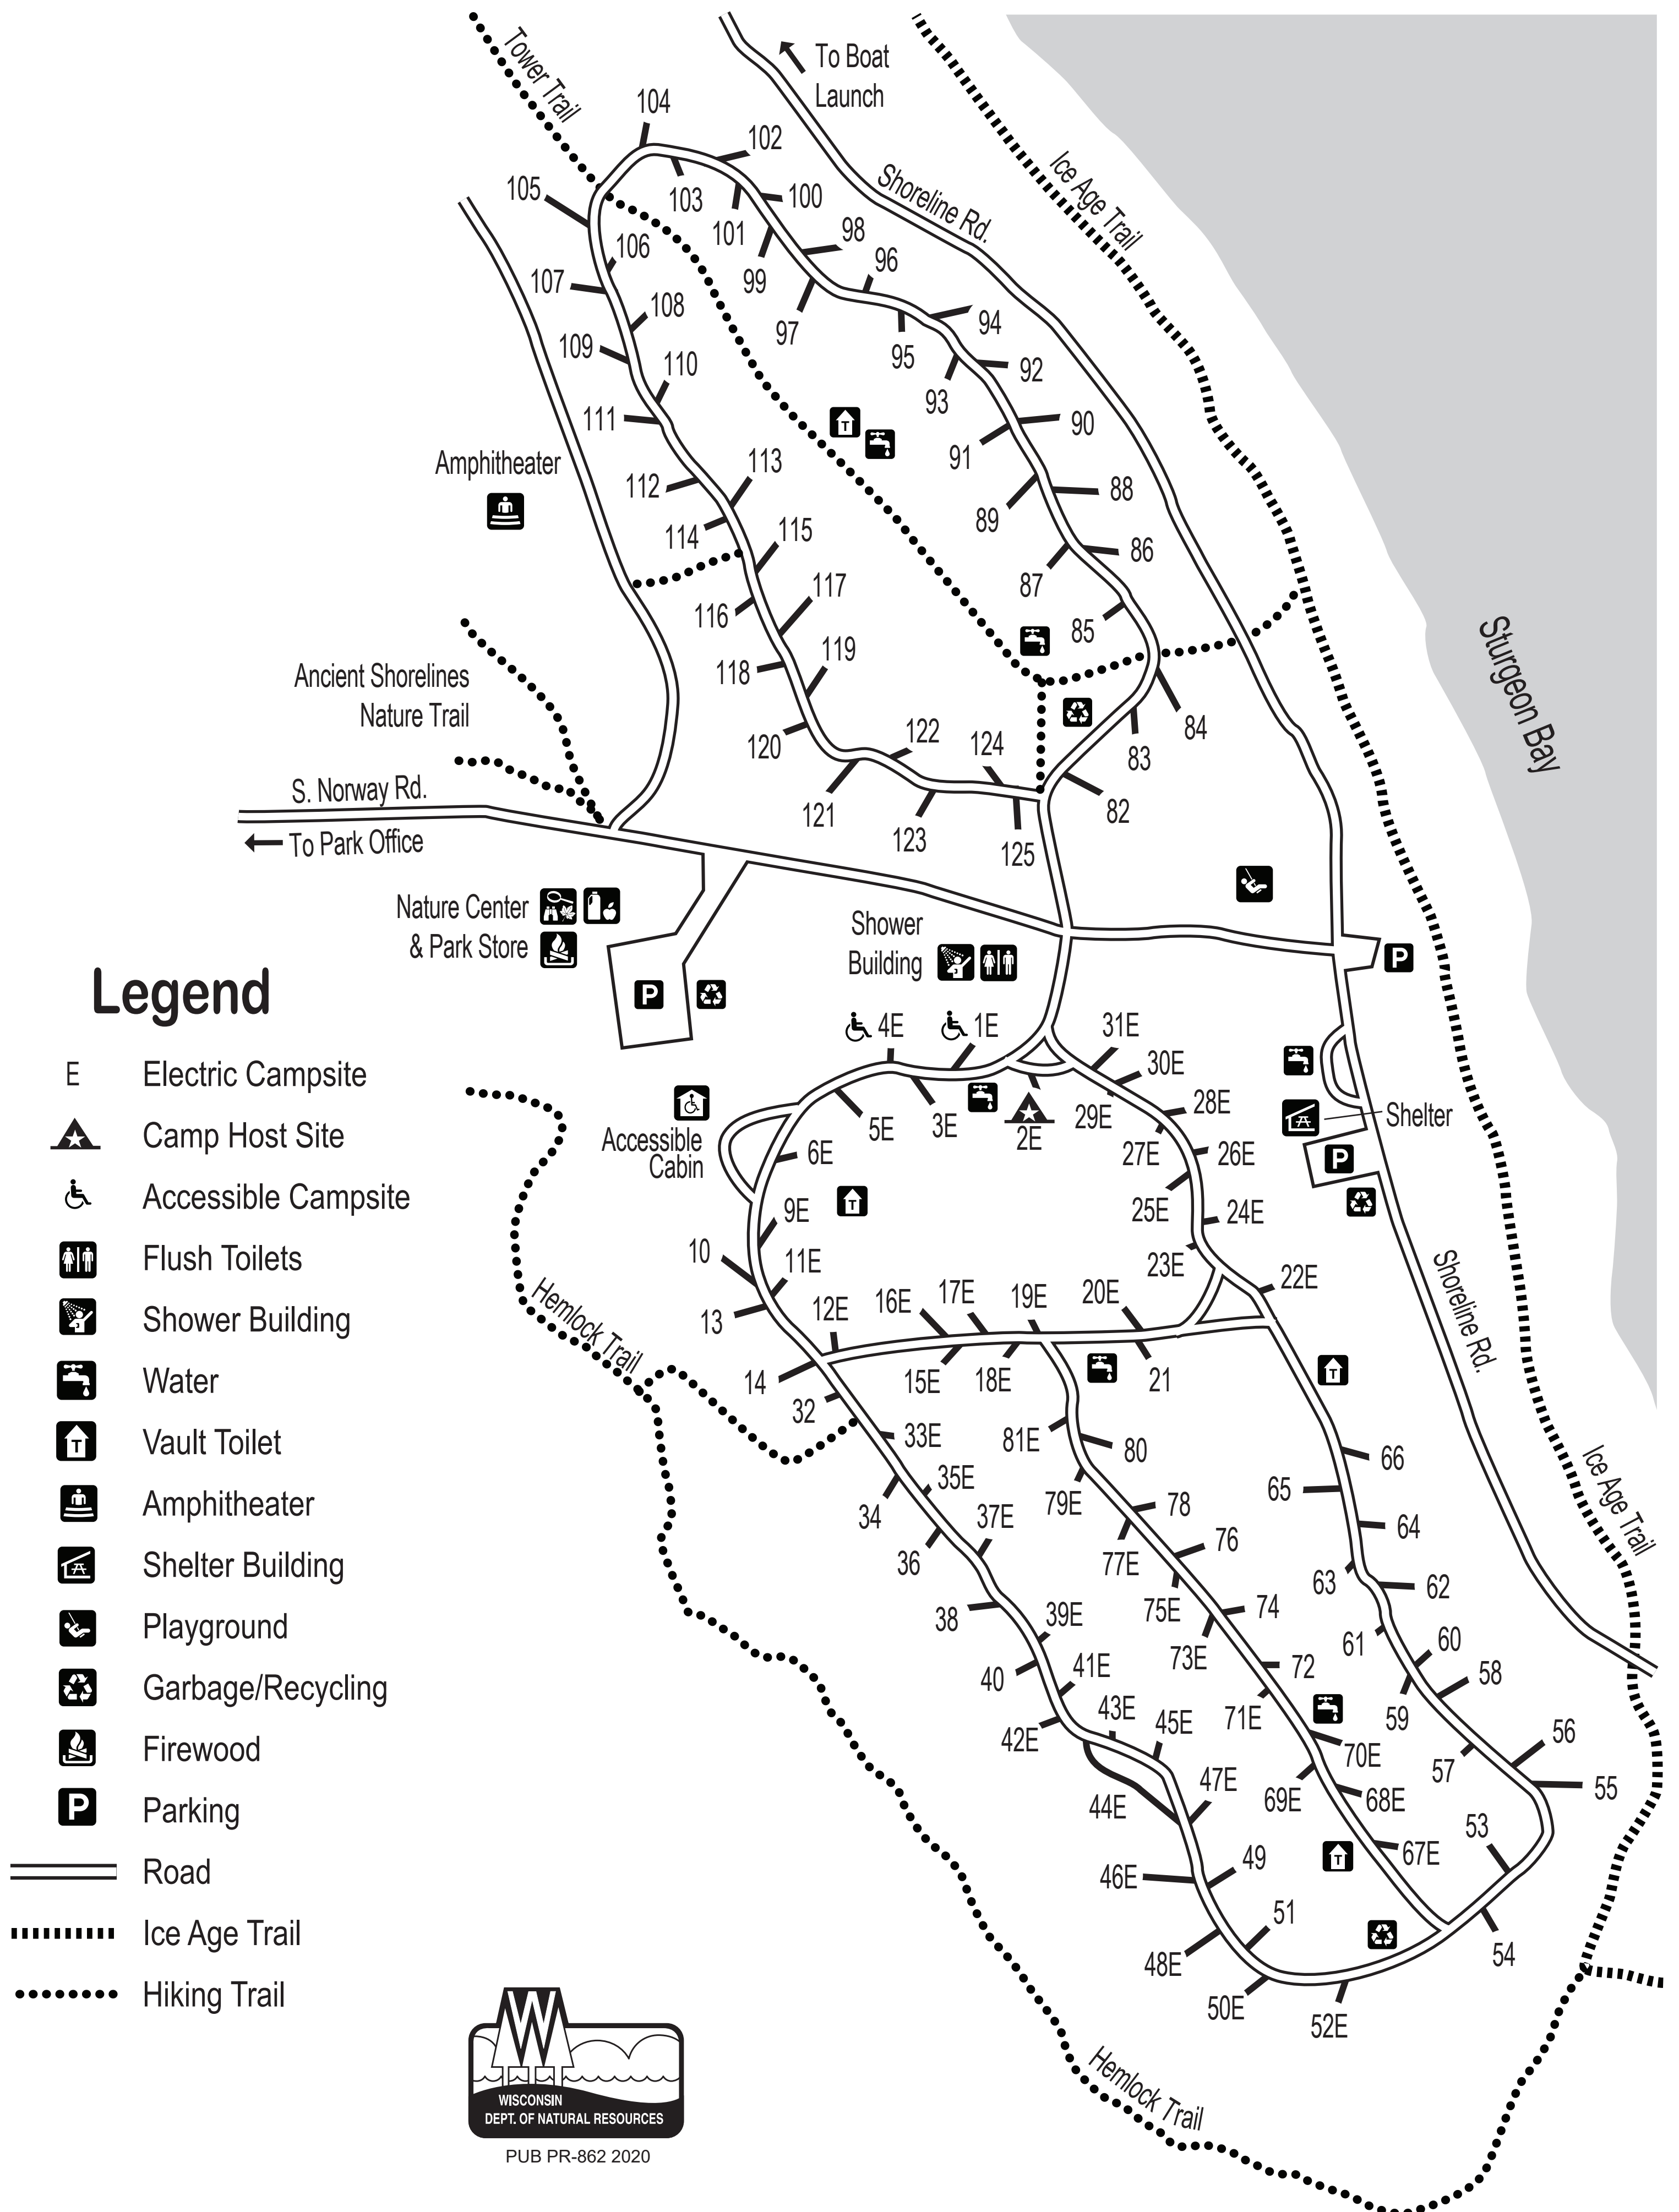

Potawatomi State Park - Daisy Field Campground

Legend

- E Electric Campsite
- ▲ Camp Host Site
- ♿ Accessible Campsite
- ♻️ Flush Toilets
- 🚿 Shower Building
- 💧 Water
- 🚽 Vault Toilet
- 🎪 Amphitheater
- 🏠 Shelter Building
- 🎡 Playground
- ♻️ Garbage/Recycling
- 🔥 Firewood
- P Parking
- == Road
- Ice Age Trail
- Hiking Trail