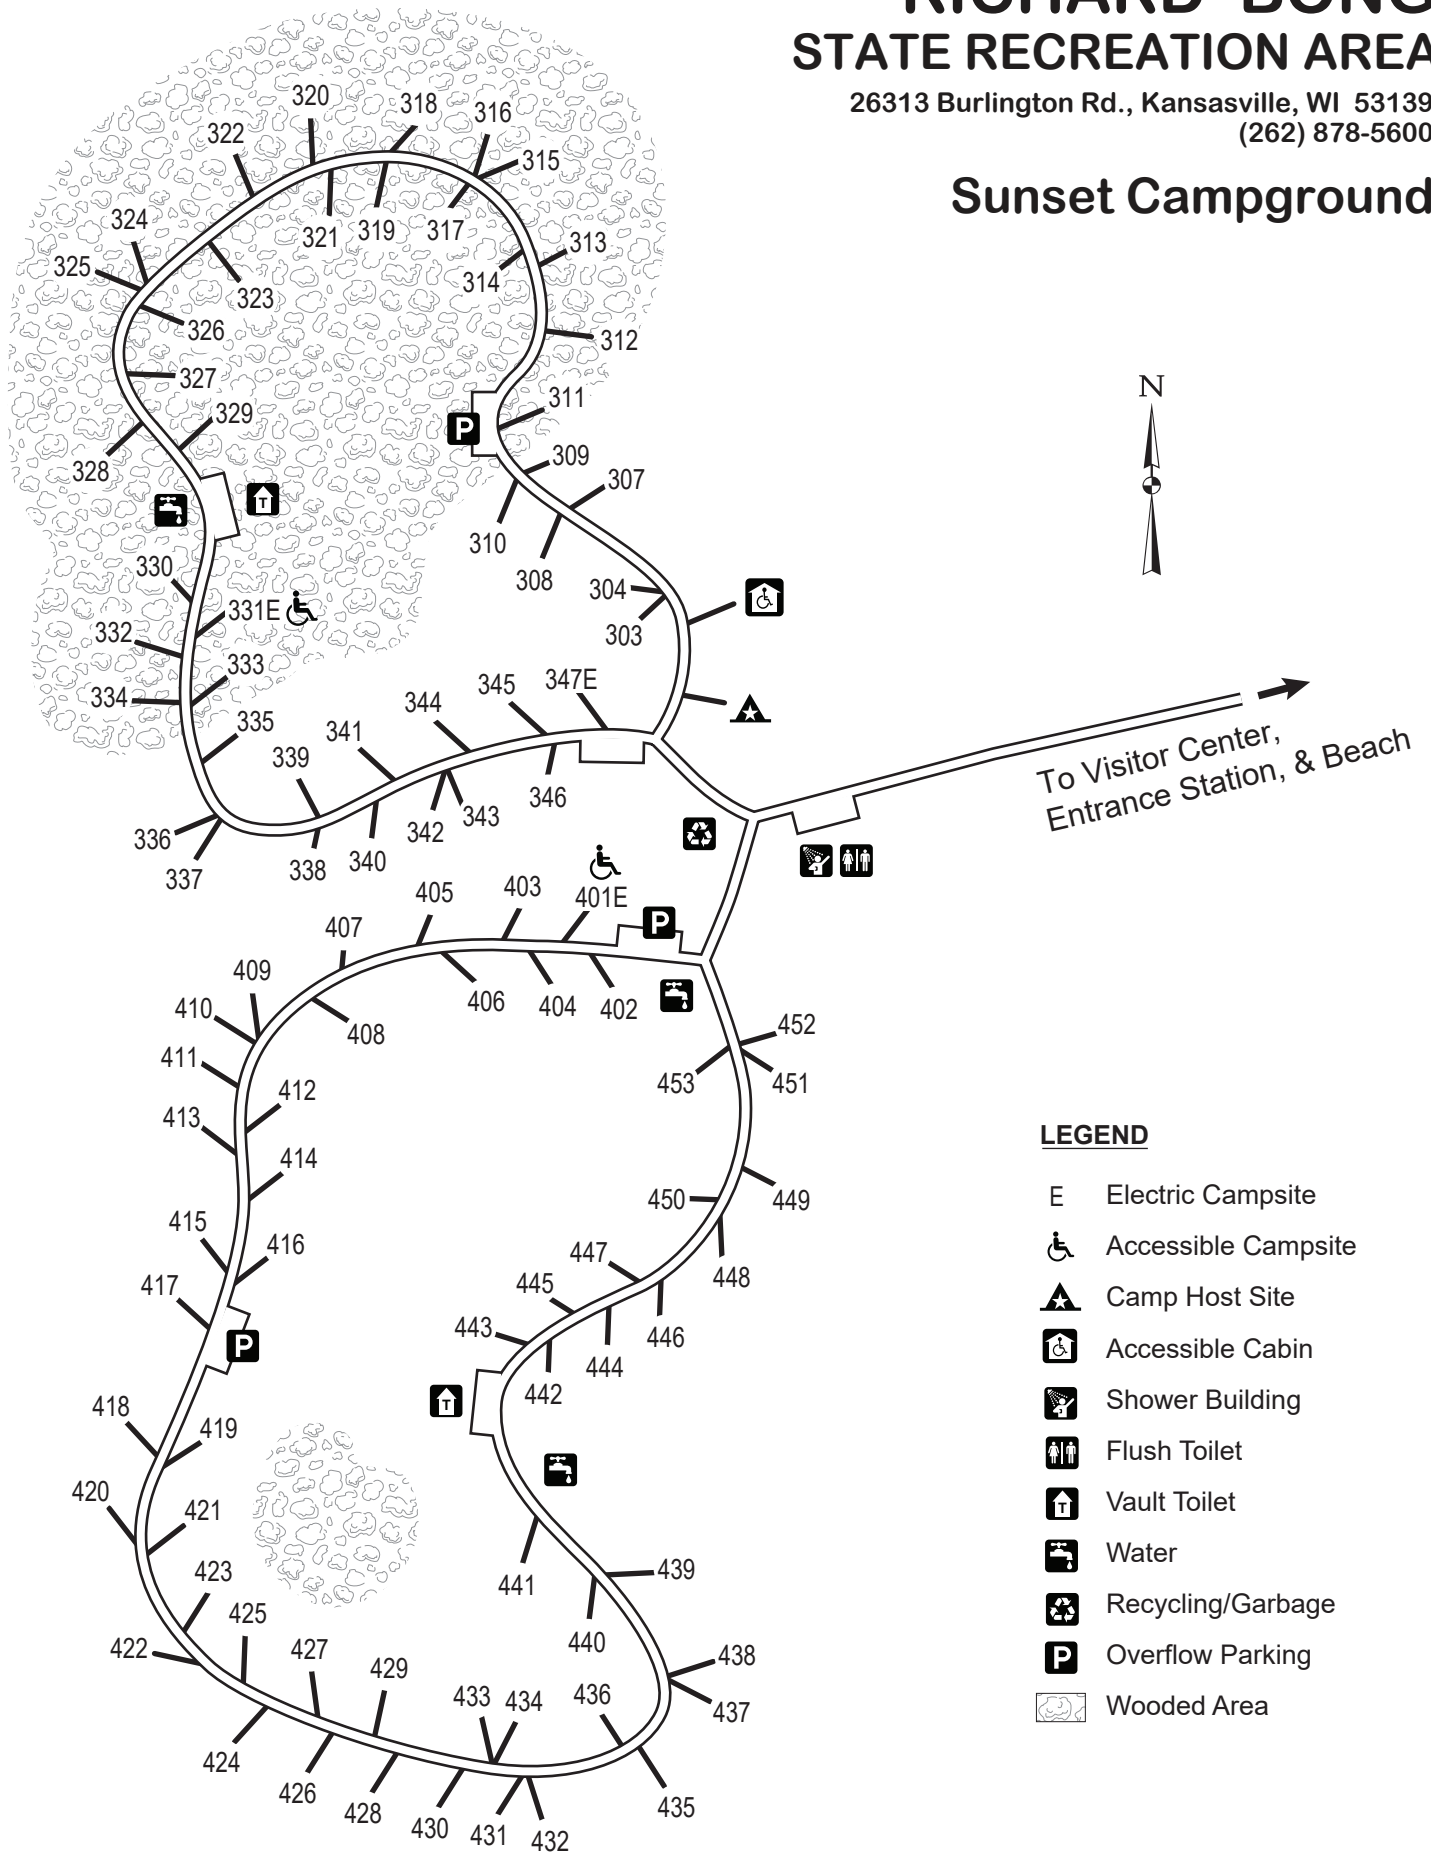

RICHARD BONG STATE RECREATION AREA

26313 Burlington Rd., Kansasville, WI 53139
(262) 878-5600

Sunset Campground

LEGEND

- E Electric Campsite
- ♿ Accessible Campsite
- ★ Camp Host Site
- ♿ Accessible Cabin
- 🚿 Shower Building
- ♿ Flush Toilet
- 🏠 Vault Toilet
- 💧 Water
- ♻️ Recycling/Garbage
- P Overflow Parking
- ☁️ Wooded Area