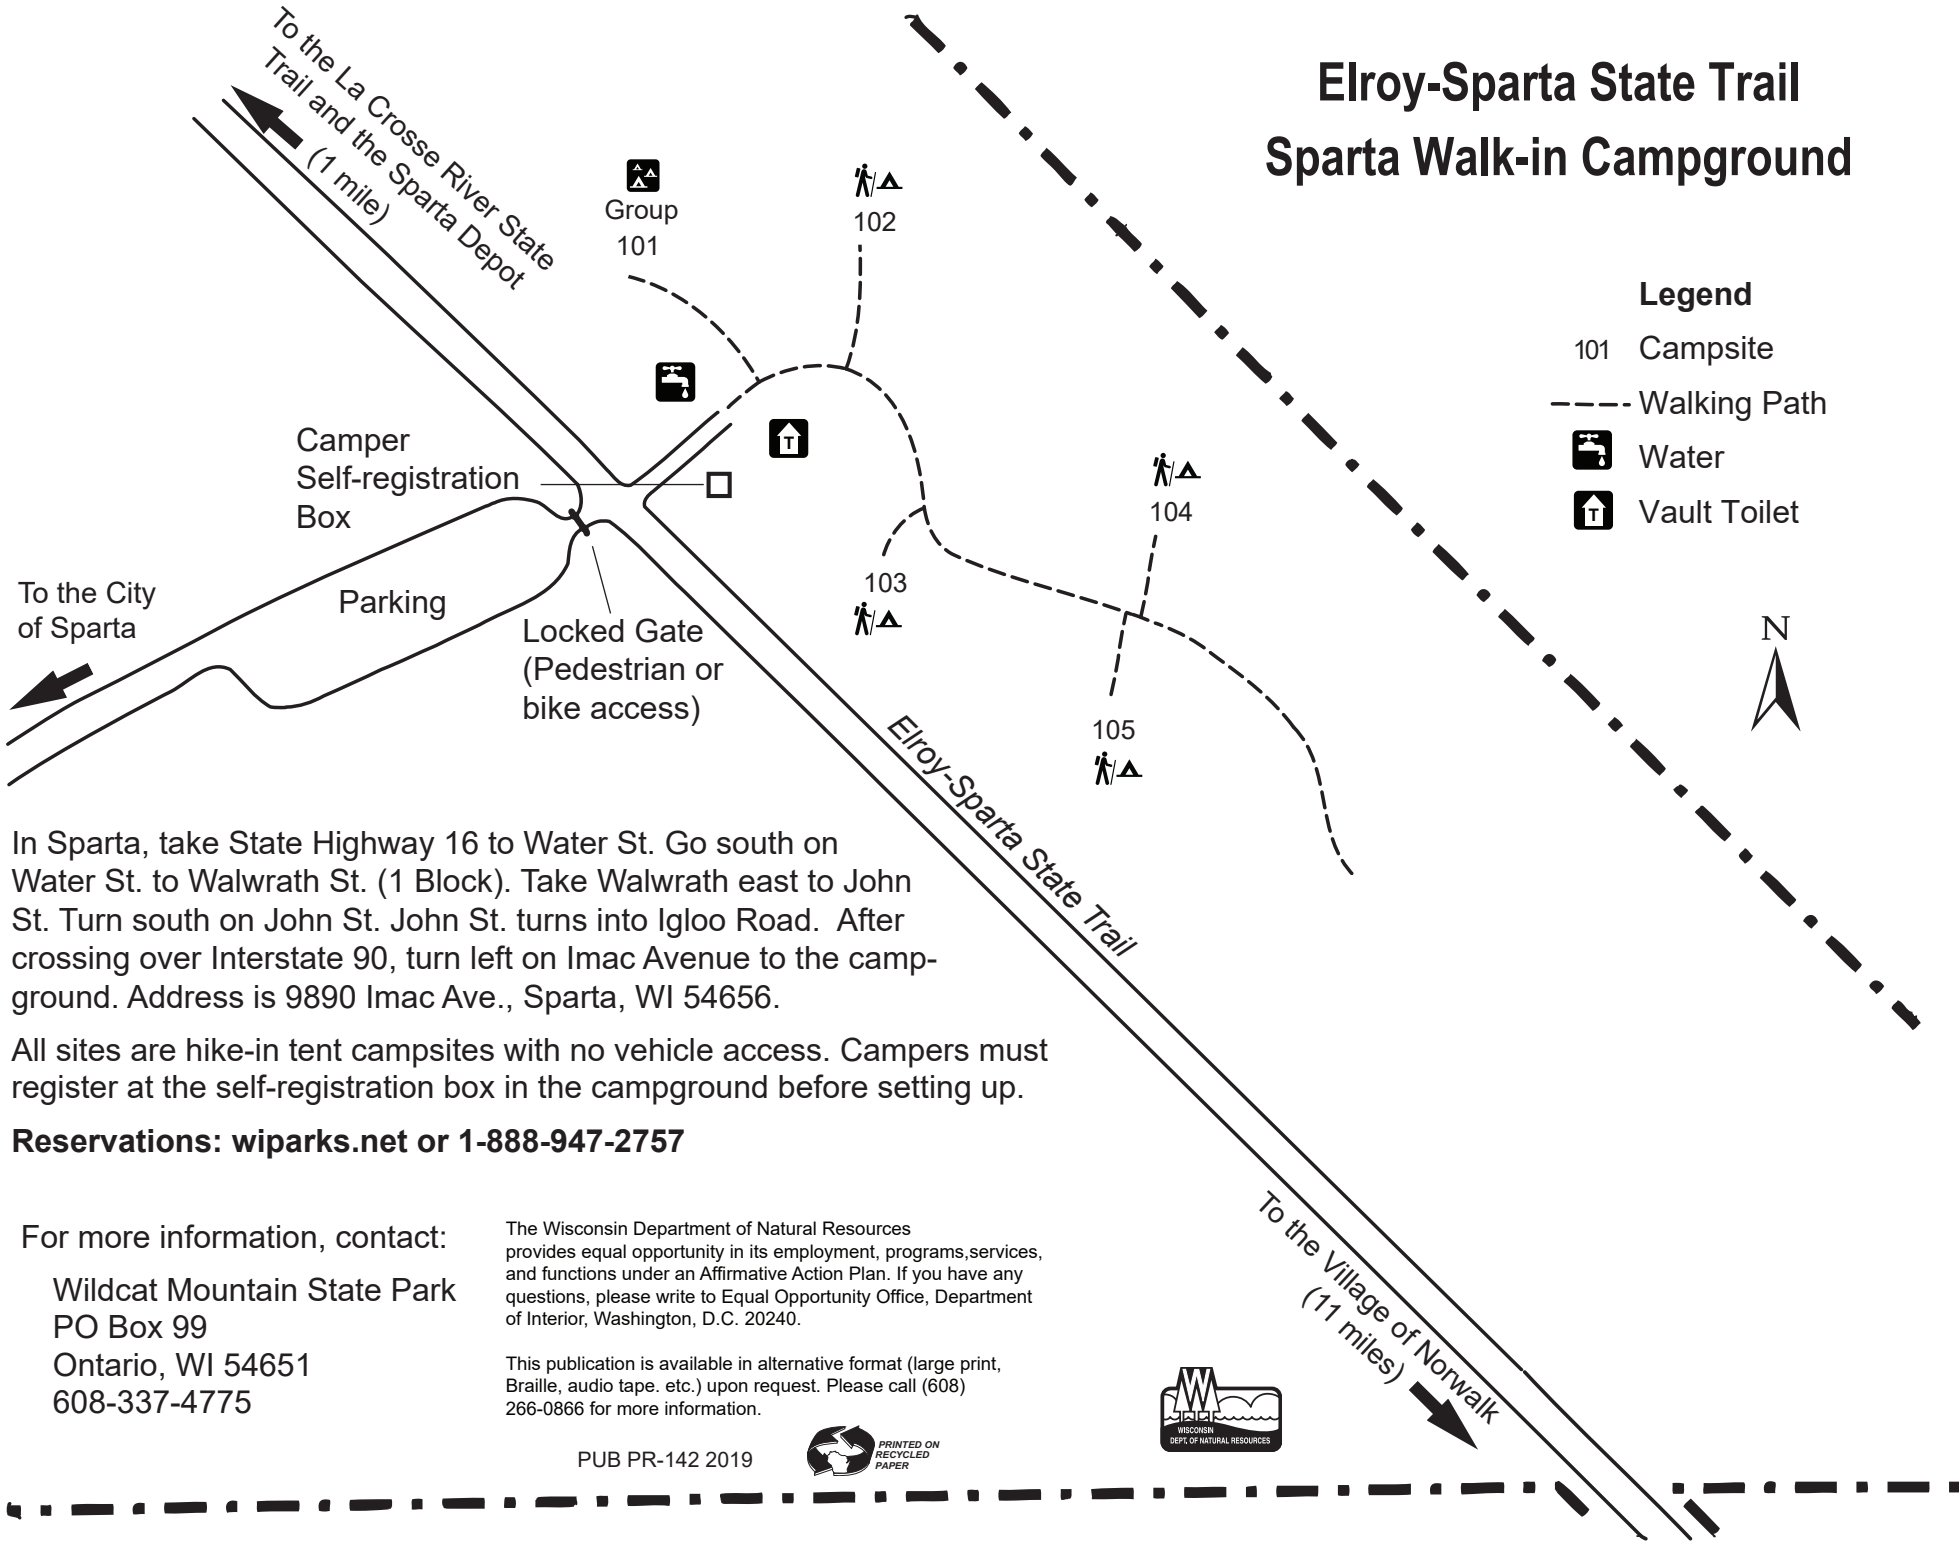

# Elroy-Sparta State Trail Sparta Walk-in Campground

In Sparta, take State Highway 16 to Water St. Go south on Water St. to Walwrath St. (1 Block). Take Walwrath east to John St. Turn south on John St. John St. turns into Igloo Road. After crossing over Interstate 90, turn left on Imac Avenue to the campground. Address is 9890 Imac Ave., Sparta, WI 54656.