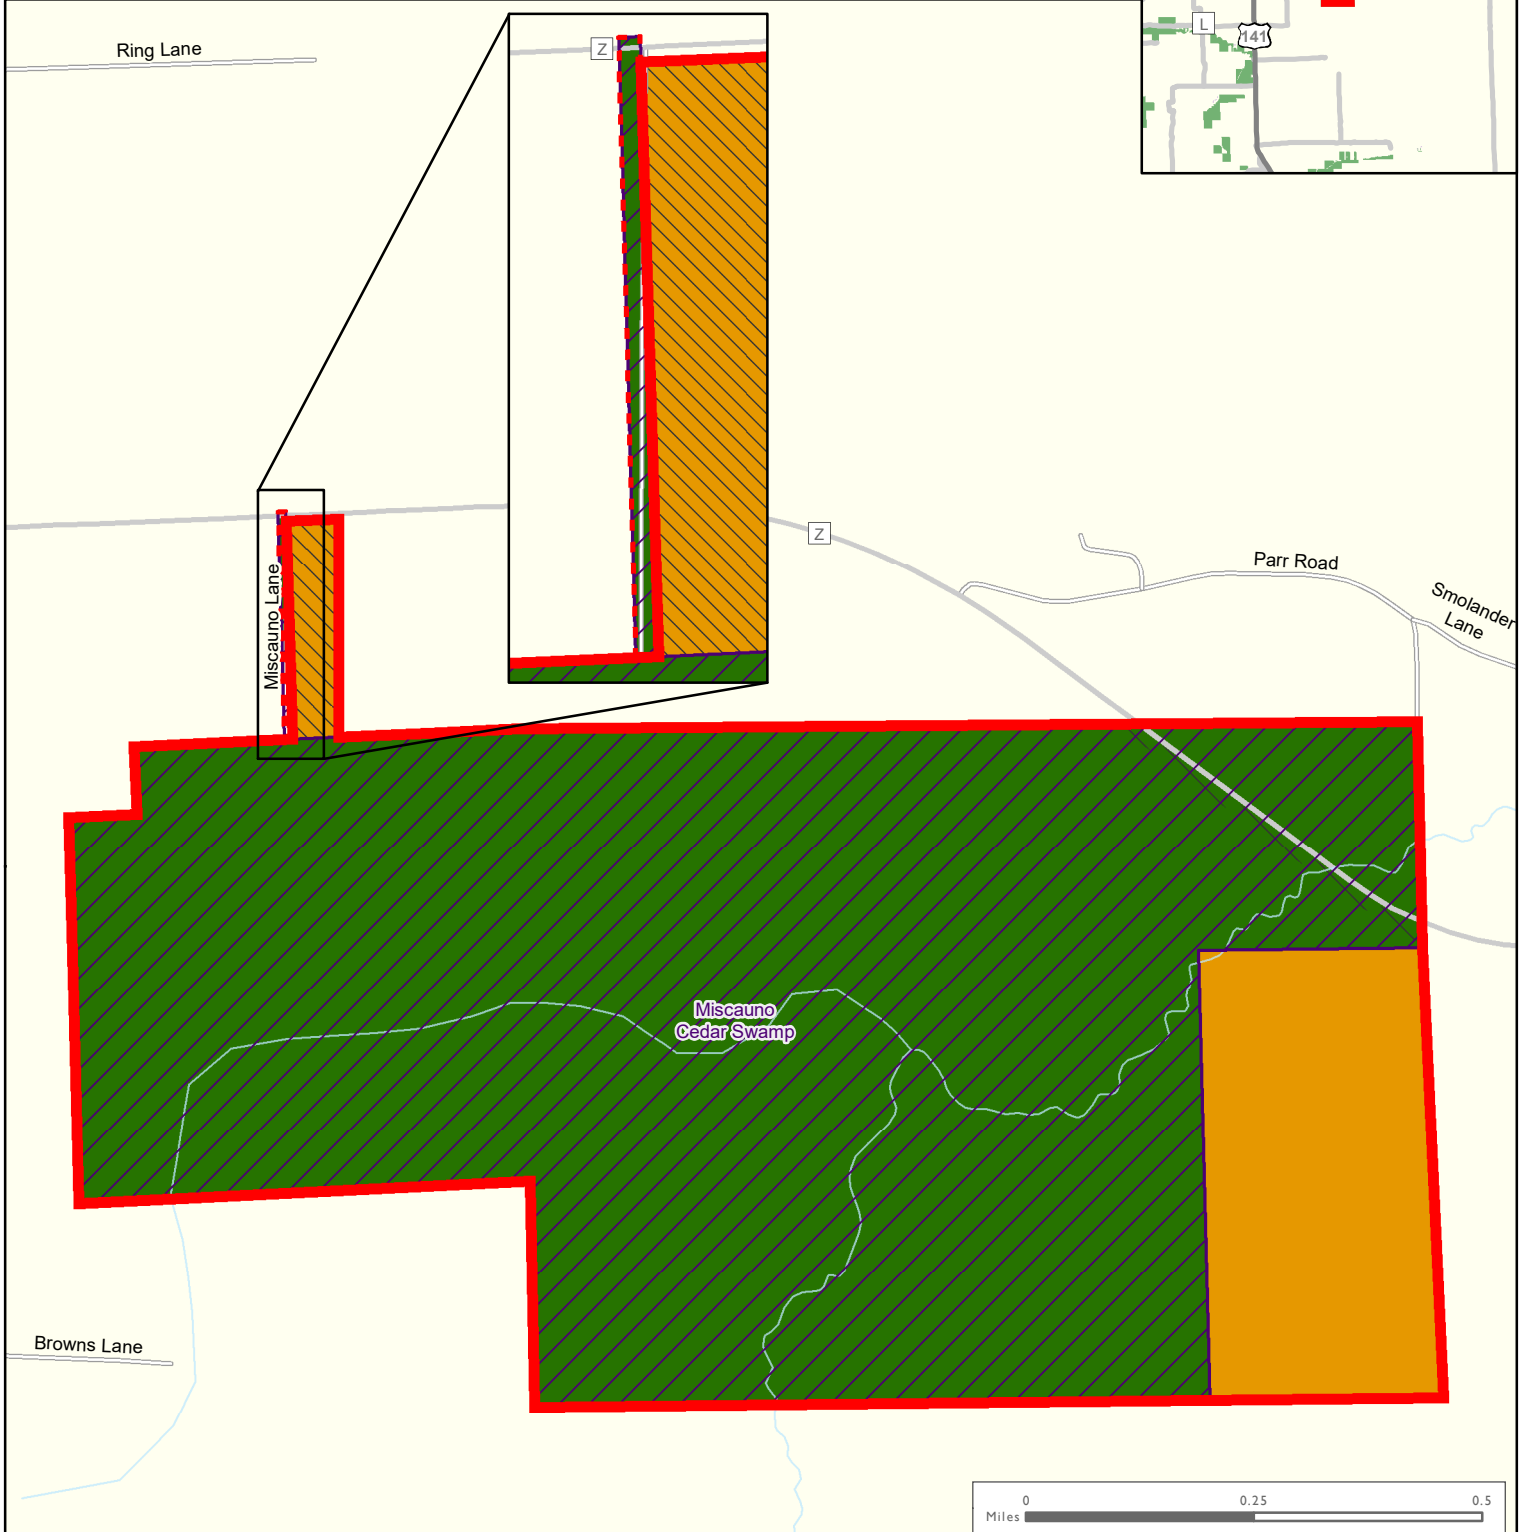

Miscauno Wildlife Area

DRAFT

LAND MANAGEMENT CLASSIFICATIONS

Northeast Sands Ecological Landscape

Project Boundary

- Miscauno Wildlife Area
- Proposed Project Boundary Expansion

Habitat Management Area

- Miscauno

Native Community Management Area

- Miscauno Cedar Swamp State Natural Area

State Natural Area

- State Natural Area
- Not DNR Managed Land

WISCONSIN DEPARTMENT OF NATURAL RESOURCES

Bureau of Facilities and Lands

Apr 11, 2019

EL-NES-8030-C1 keg

MAP C-2

The data shown on this map have been obtained from various sources, and are of varying age, reliability and resolution. This map is not intended to be used for navigation, nor is this map an authoritative source of information about legal land ownership or public access. Users of this map should confirm the ownership of land through other means in order to avoid trespassing. No warranty, expressed or implied, is made regarding accuracy, applicability for a particular use, completeness, or legality of the information depicted on this map.