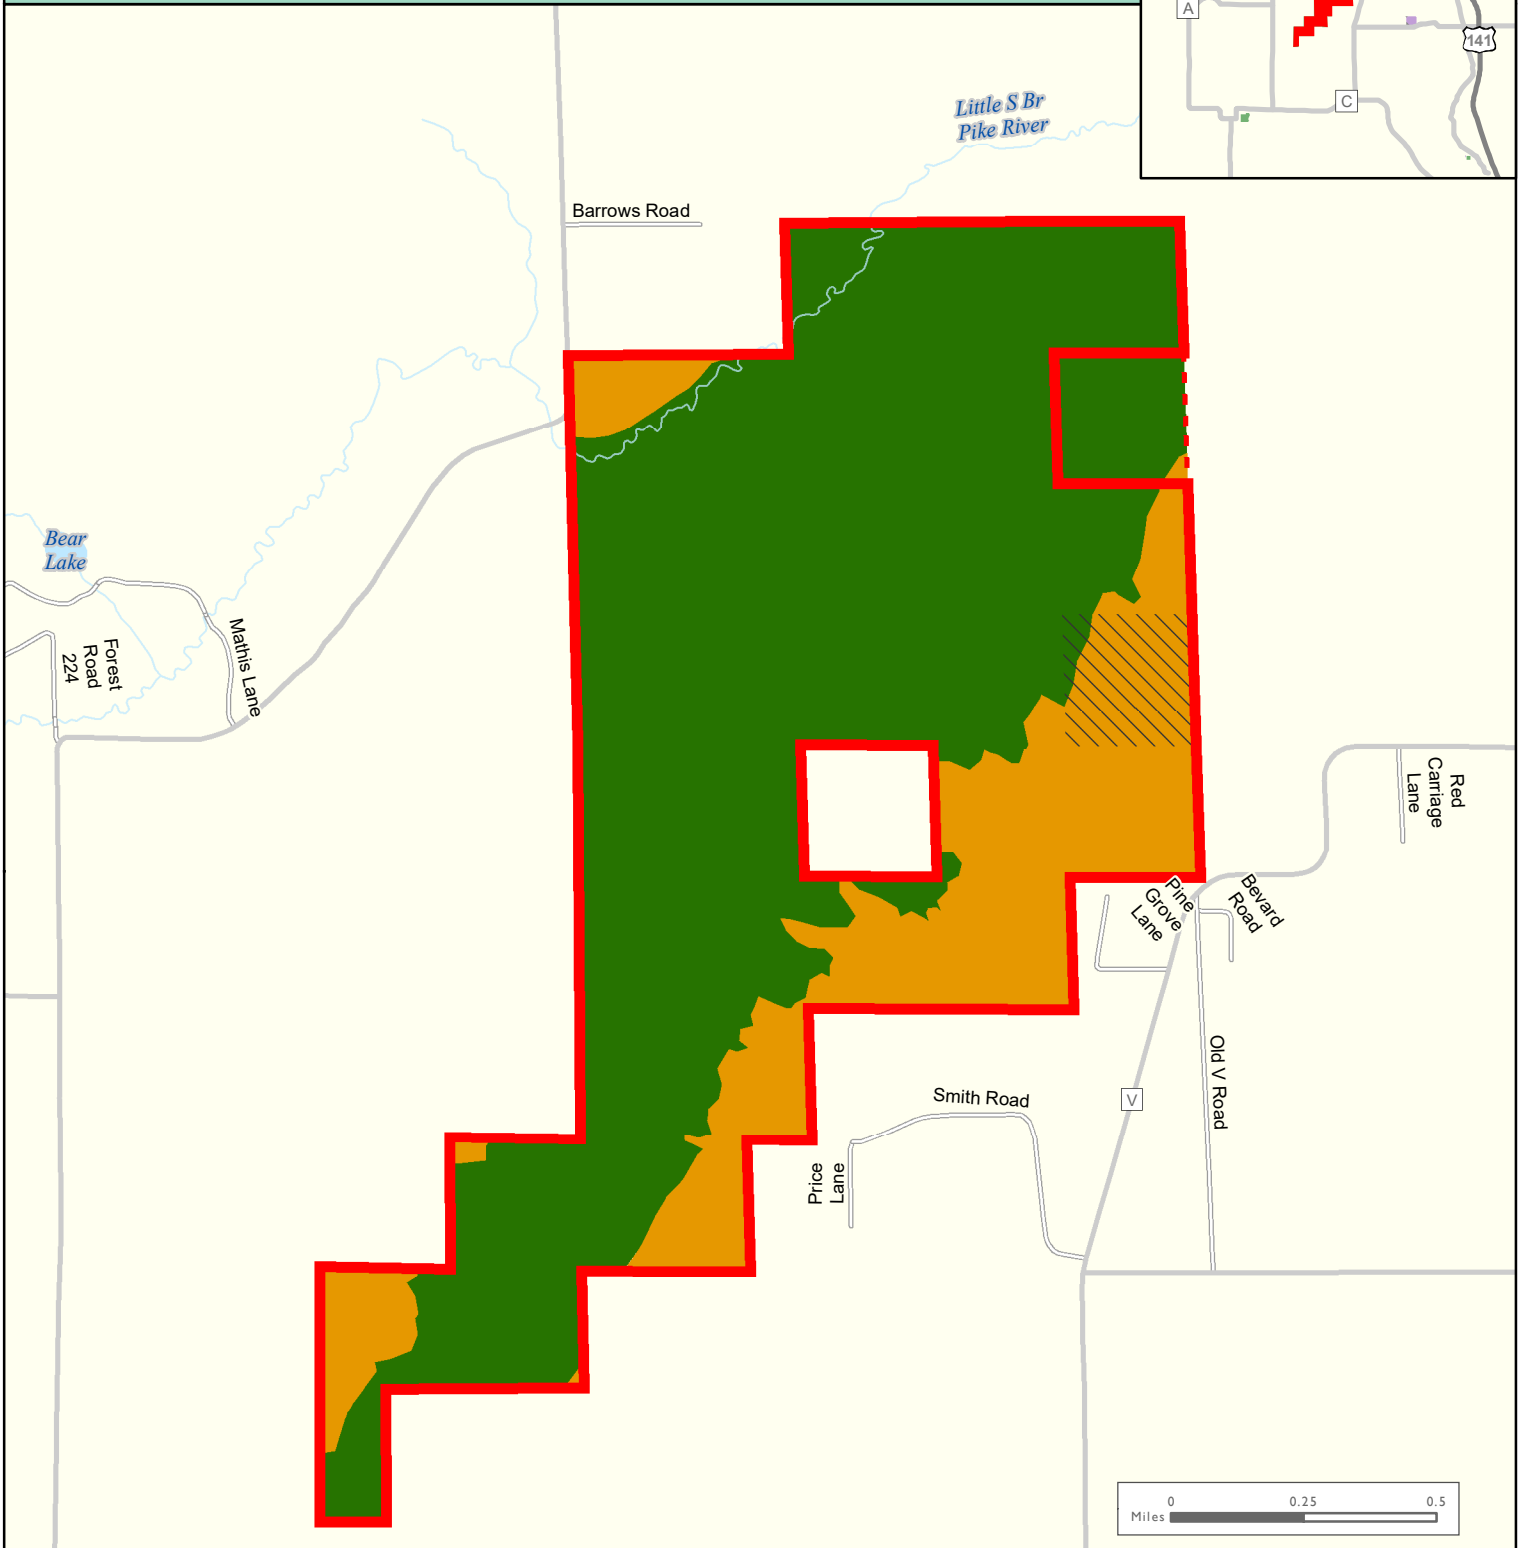

Amberg Wildlife Area

LAND MANAGEMENT CLASSIFICATIONS

Northeast Sands Ecological Landscape

DRAFT

Project Boundary

- Project Boundary
- Proposed Project
- Boundary Expansion

Habitat Management Area

- Amberg

Native Community Management Area

- Amberg Swamp Conifers

Not DNR Managed Land

WISCONSIN DEPARTMENT OF NATURAL RESOURCES

Bureau of Facilities and Lands

Feb 26, 2019

EL-NES-8030-B1 jpk

MAP B-2

The data shown on this map have been obtained from various sources, and are of varying age, reliability and resolution. This map is not intended to be used for navigation, nor is this map an authoritative source of information about legal land ownership or public access. Users of this map should confirm the ownership of land through other means in order to avoid trespassing. No warranty, expressed or implied, is made regarding accuracy, applicability for a particular use, completeness, or legality of the information depicted on this map.