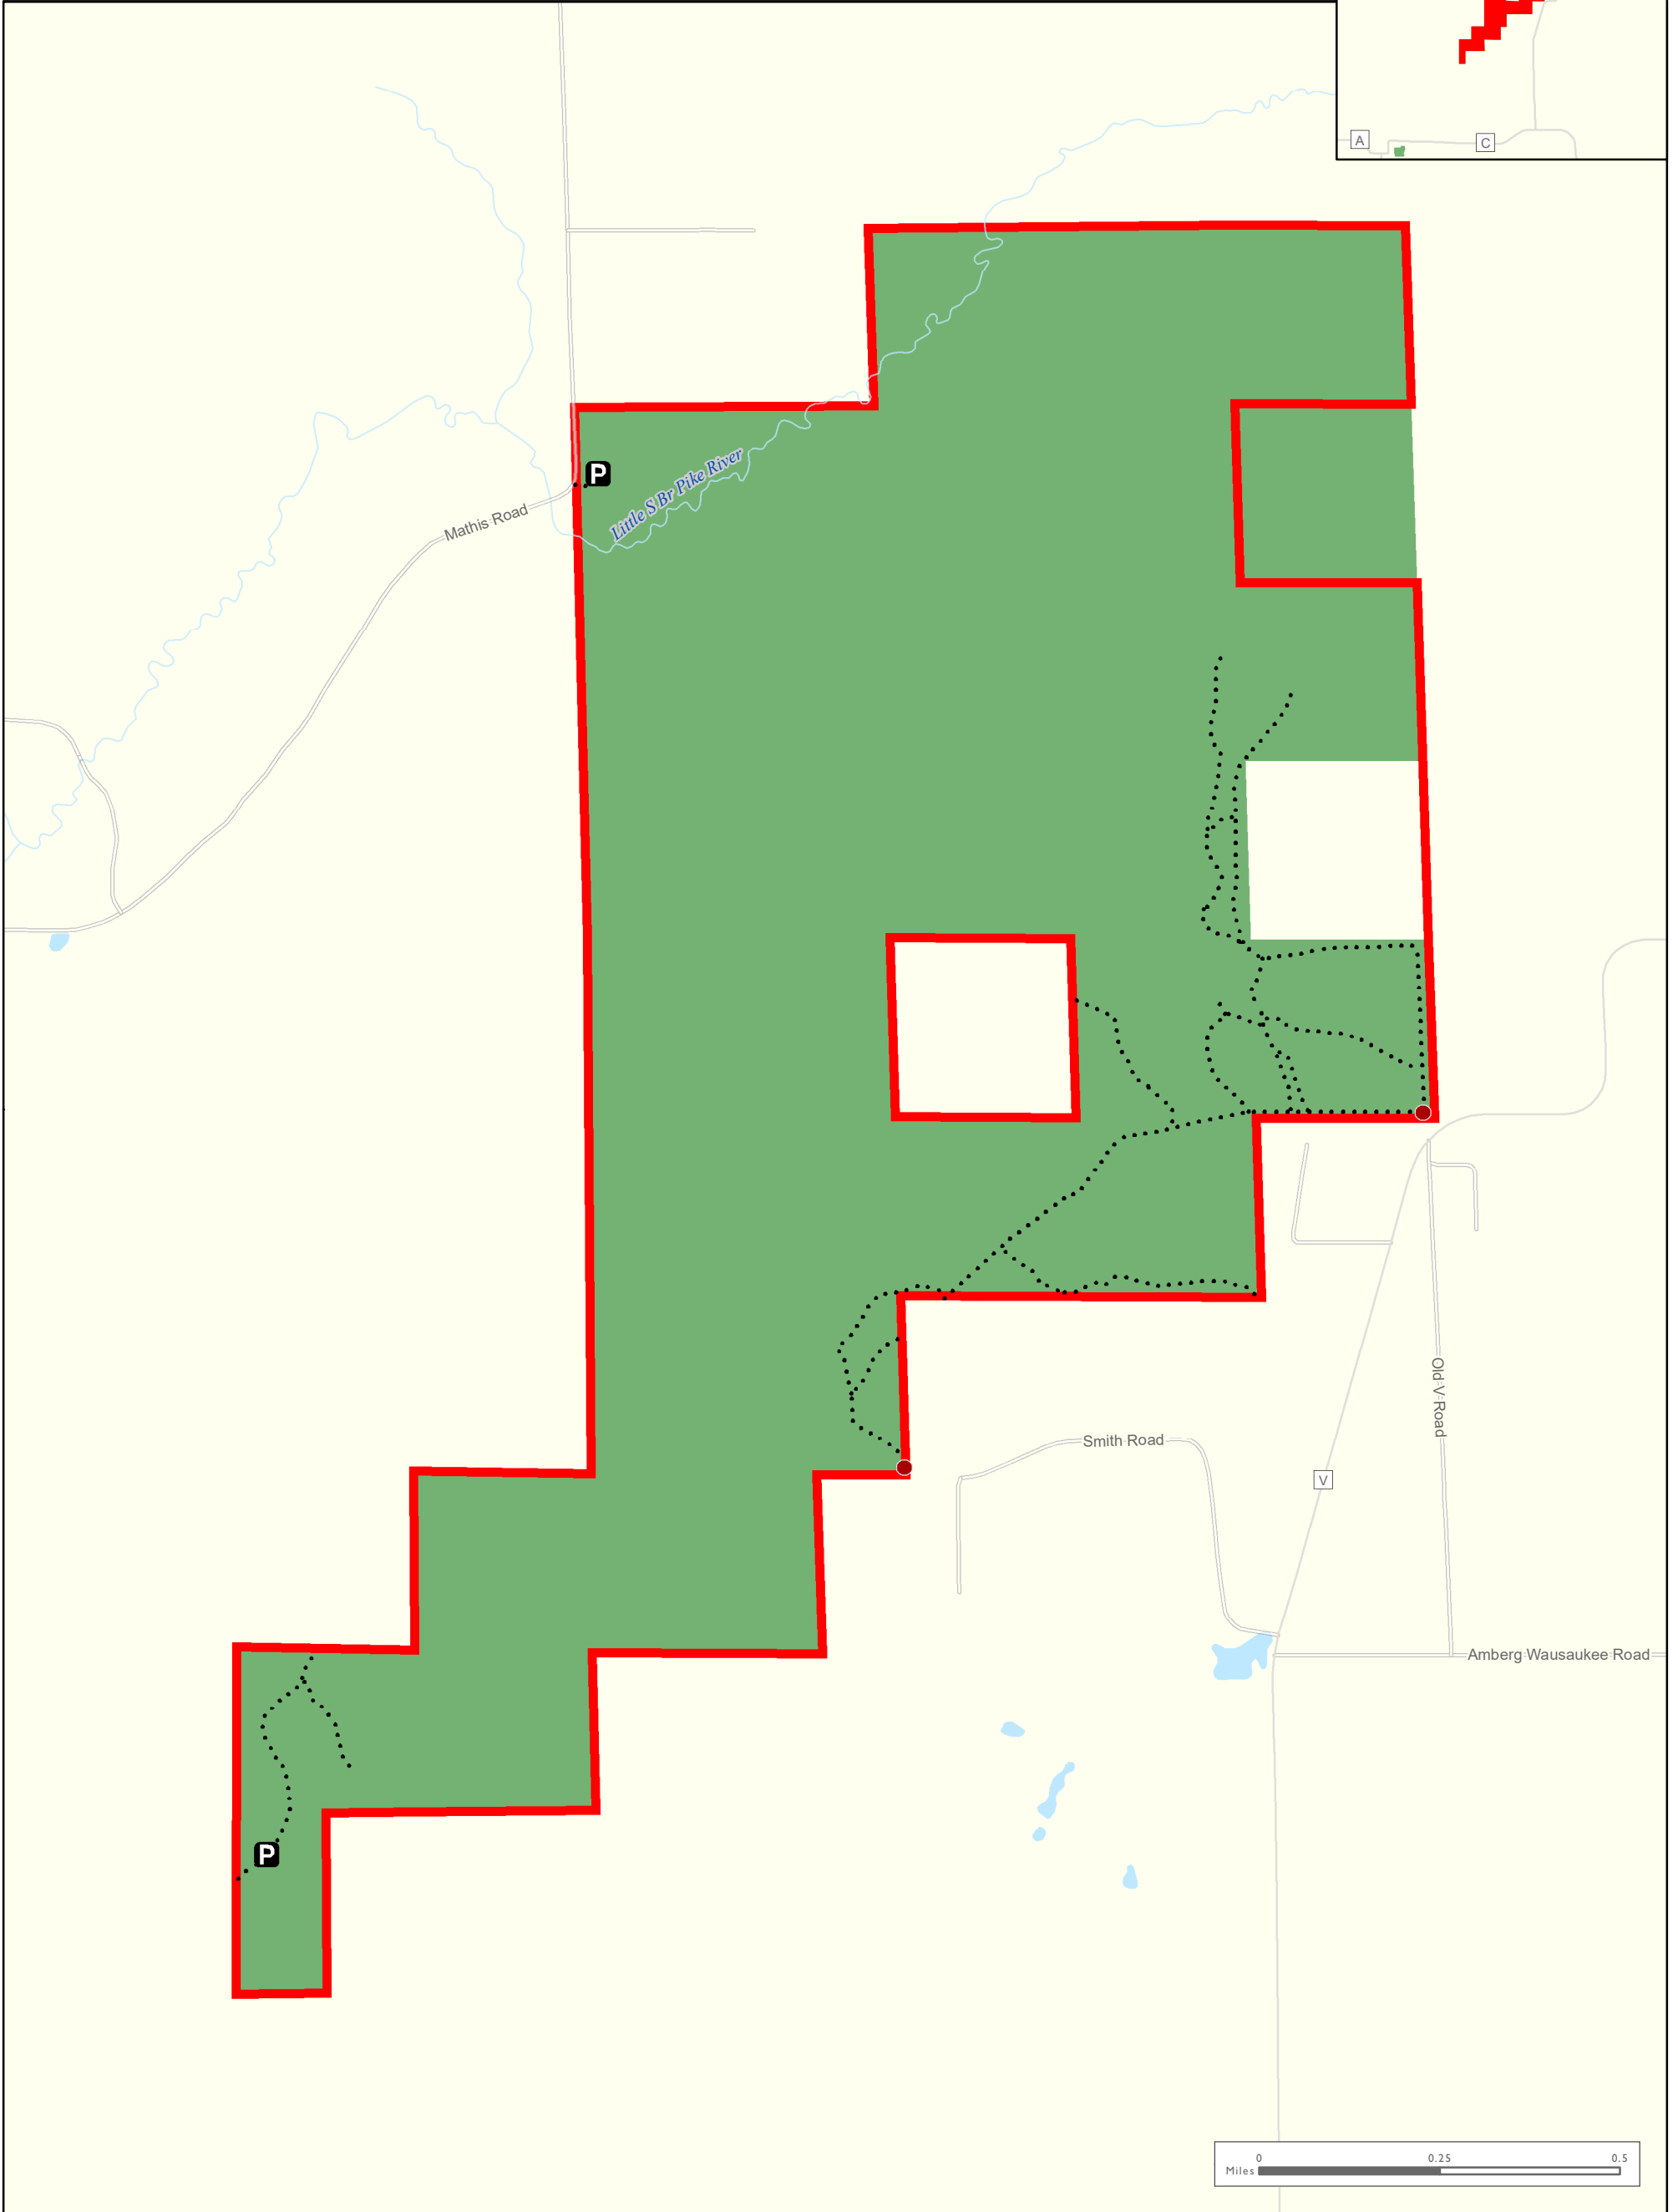

AMBERG WILDLIFE AREA

EXISTING ROAD INFRASTRUCTURE

Northeast Sands Ecological Landscape

DRAFT

Project Boundary

 Amberg Wildlife Area

 DNR Fee Title

 Parking Lot

 Parking Area Available

DNR Roads Key

NR 44 Road Classification

 Primitive Road

Motorized Public Use

Open = **Black**

WISCONSIN DEPARTMENT OF NATURAL RESOURCES

Bureau of Facilities and Lands
July 02, 2019

EL-NES-7040-B1 keg

MAP B-1