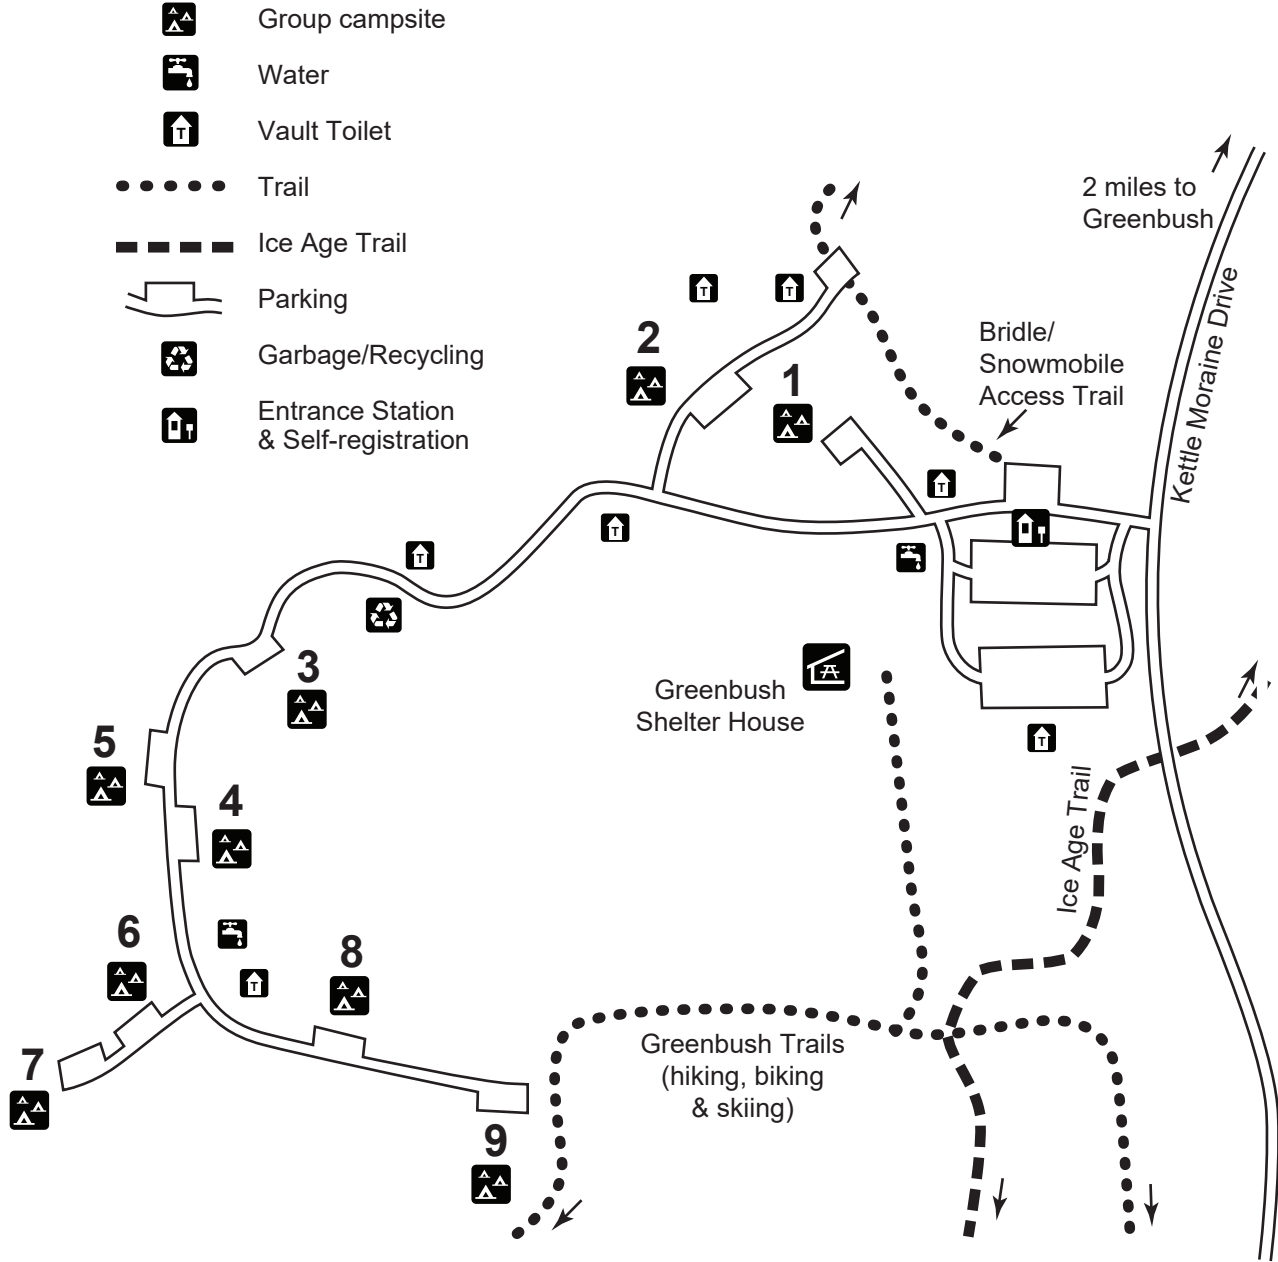

GREENBUSH GROUP CAMP

N5854 Kettle Moraine Dr., Glenbeulah, WI 53023

Kettle Moraine State Forest - Northern Unit
N1765 County Rd G, Campbellsport, WI 53010
262-626-2116