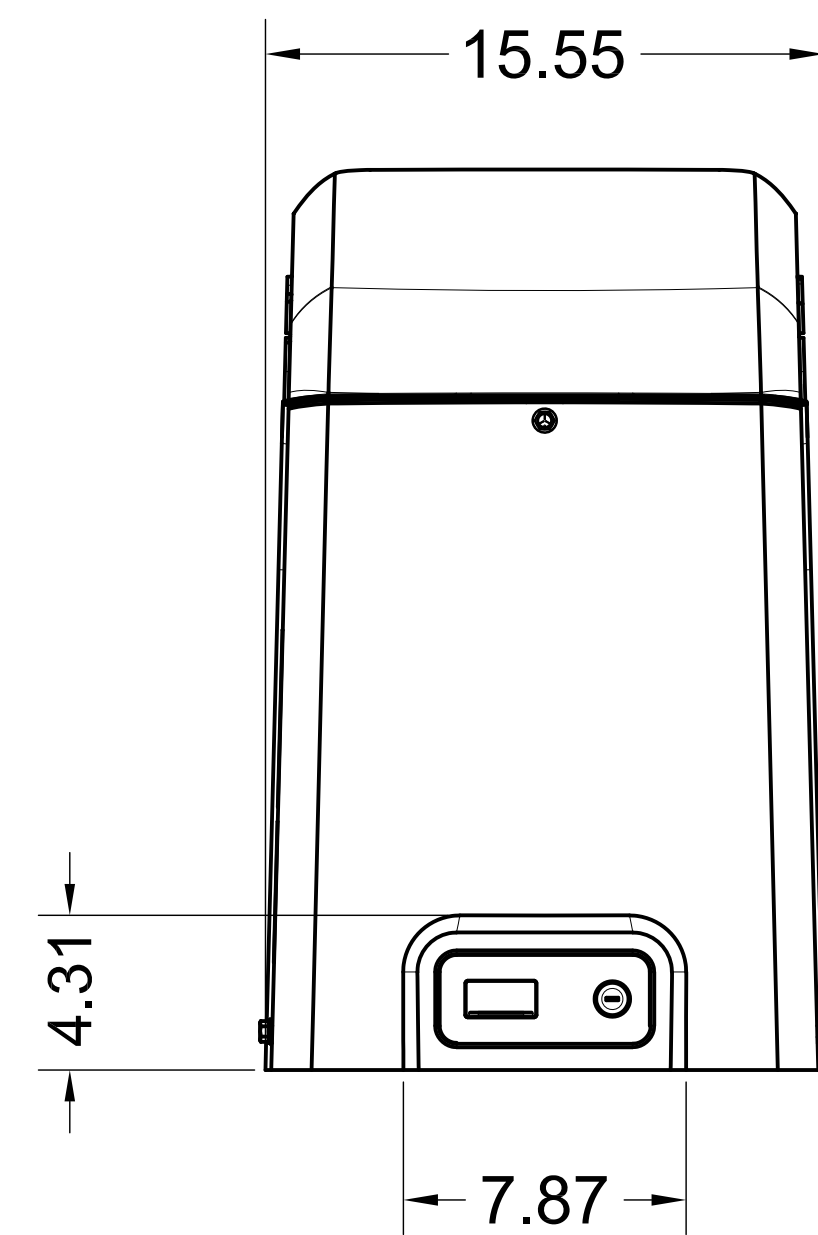

LEFT VIEW

TOP VIEW

RIGHT VIEW

FRONT VIEW

BOTTOM VIEW

MOUNTING HOLES  
(4 PLCS.)

(CSL24U) HIGH-TRAFFIC COMMERCIAL  
SLIDE GATE OPERATOR

**LiftMaster**