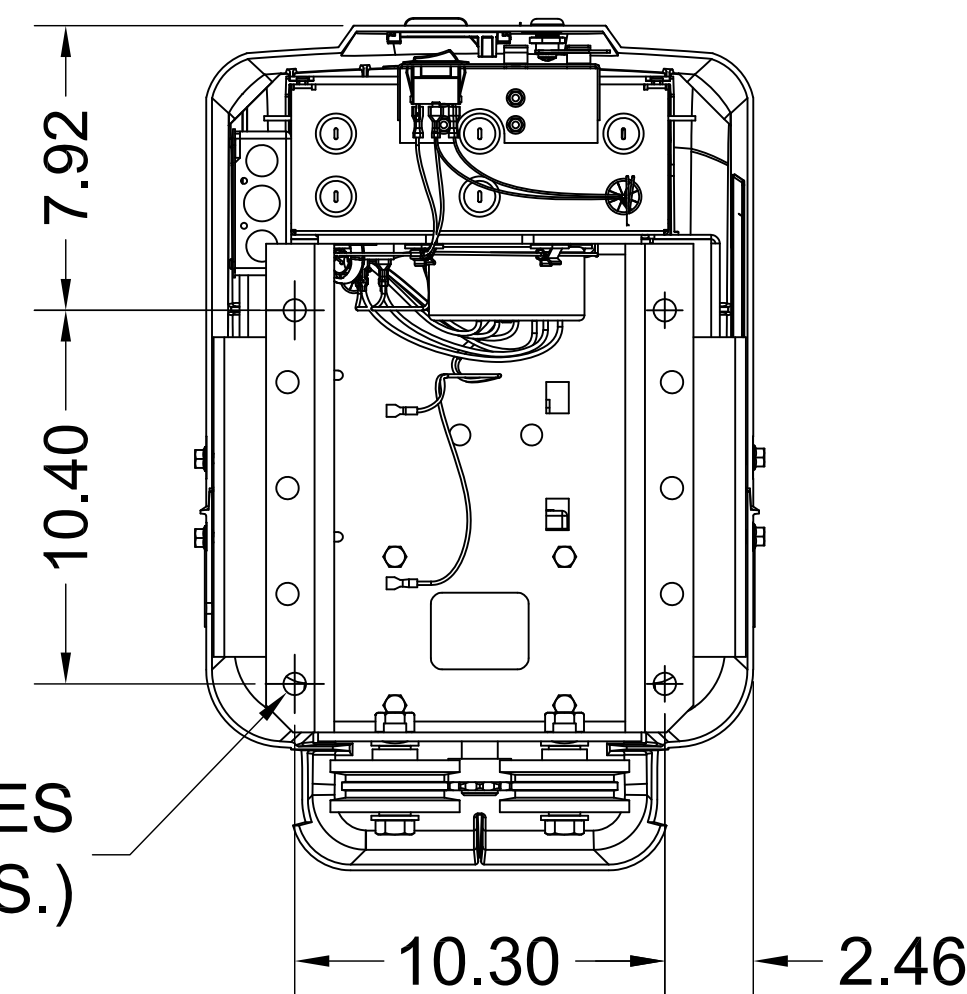

LEFT VIEW

TOP VIEW

RIGHT VIEW

FRONT VIEW

BOTTOM VIEW

MOUNTING HOLES  
(4 PLCS.)

(CSL24U) HIGH-TRAFFIC COMMERCIAL  
SLIDE GATE OPERATOR

**LiftMaster**

LIFTMASTER (CHAMBERLAIN GROUP, INC.)  
ENGINEERED SERVICES

300 WINDSOR DR.  
OAK BROOK, IL 60523  
PHONE: (630) 418-6516  
FAX: (630) 516-7059

DRW. BY: B. MOFFETT

REVISION:

DATE: 07/10/2019

SCALE: NTS

TITLE: CSL24U SLIDE GATE OPERATOR

CAD FILE: -

SHEET NO:

1/1