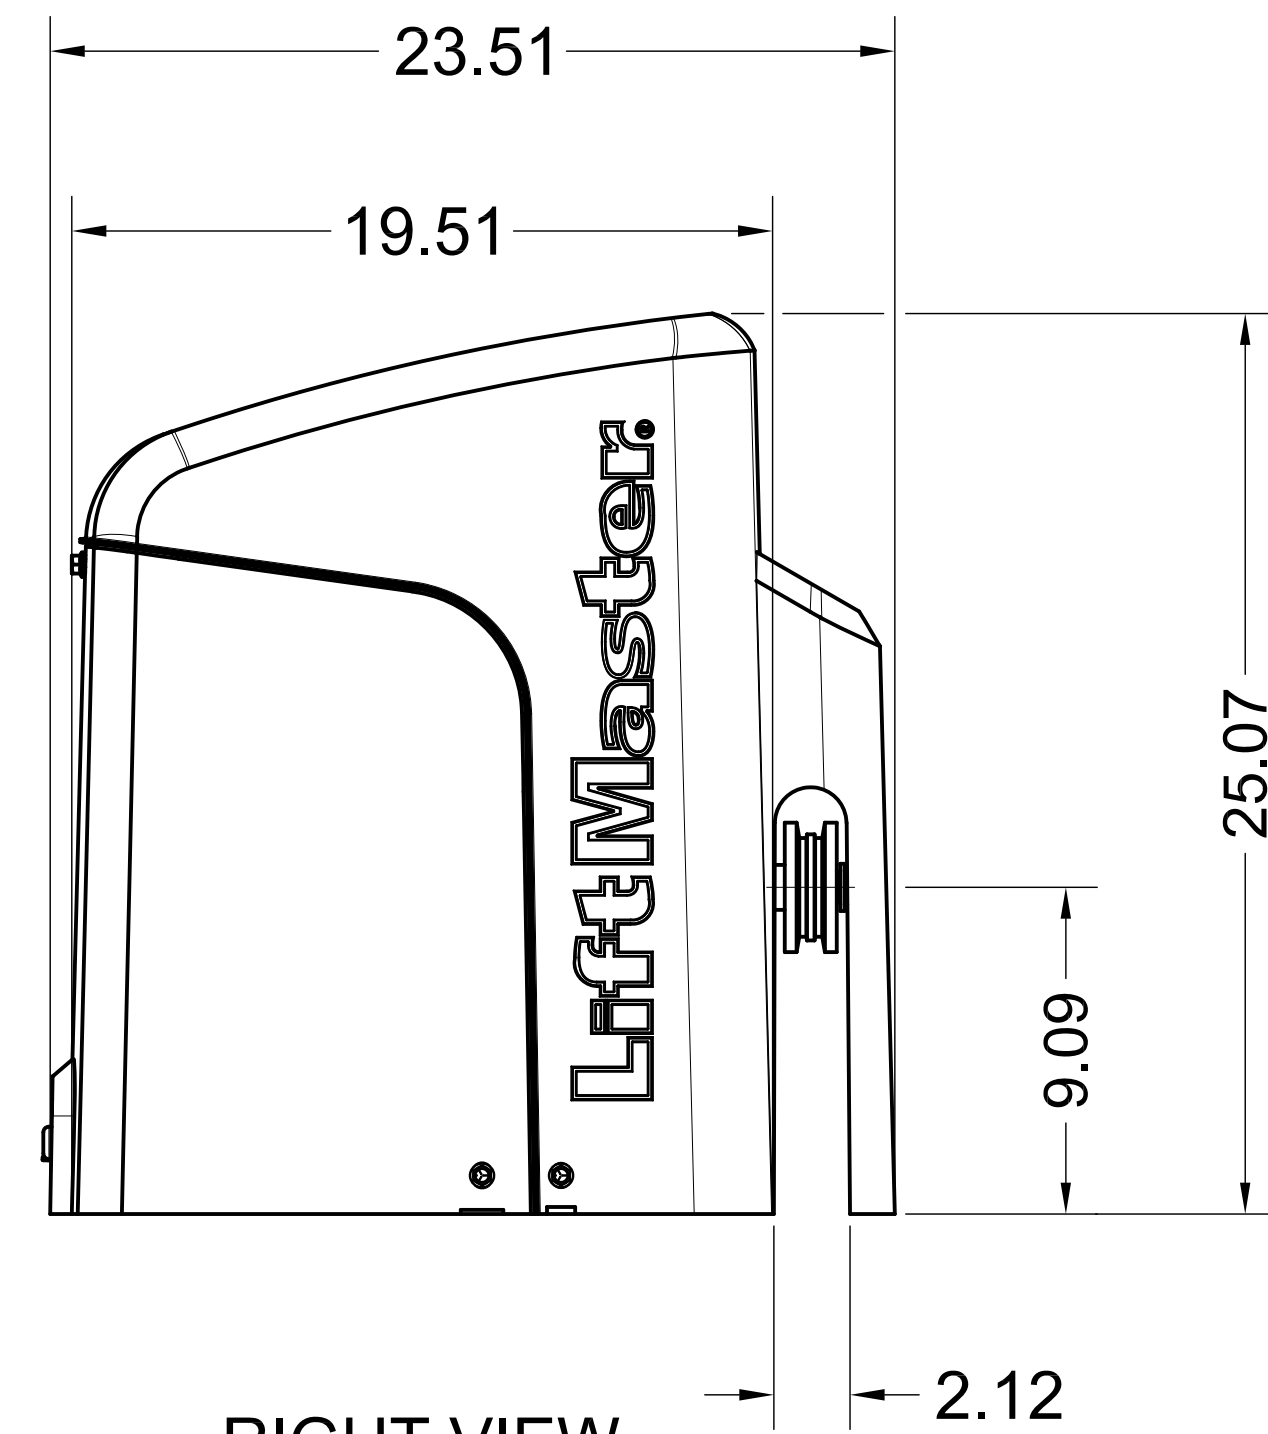

LEFT VIEW

TOP VIEW

RIGHT VIEW

FRONT VIEW

BOTTOM VIEW

MOUNTING HOLES  
(4 PLCS.)

(CSL24U) HIGH-TRAFFIC COMMERCIAL  
SLIDE GATE OPERATOR

**LiftMaster**

LIFTMASTER (CHAMBERLAIN GROUP, INC.)  
ENGINEERED SERVICES

300 WINDSOR DR.  
OAK BROOK, IL 60523  
PHONE: (630) 418-6516  
FAX: (630) 516-7059

DRW. BY: B. MOFFETT

REVISION:

DATE: 07/10/2019

SCALE: NTS

TITLE: CSL24U SLIDE GATE OPERATOR

CAD FILE: -

SHEET NO:

1/1