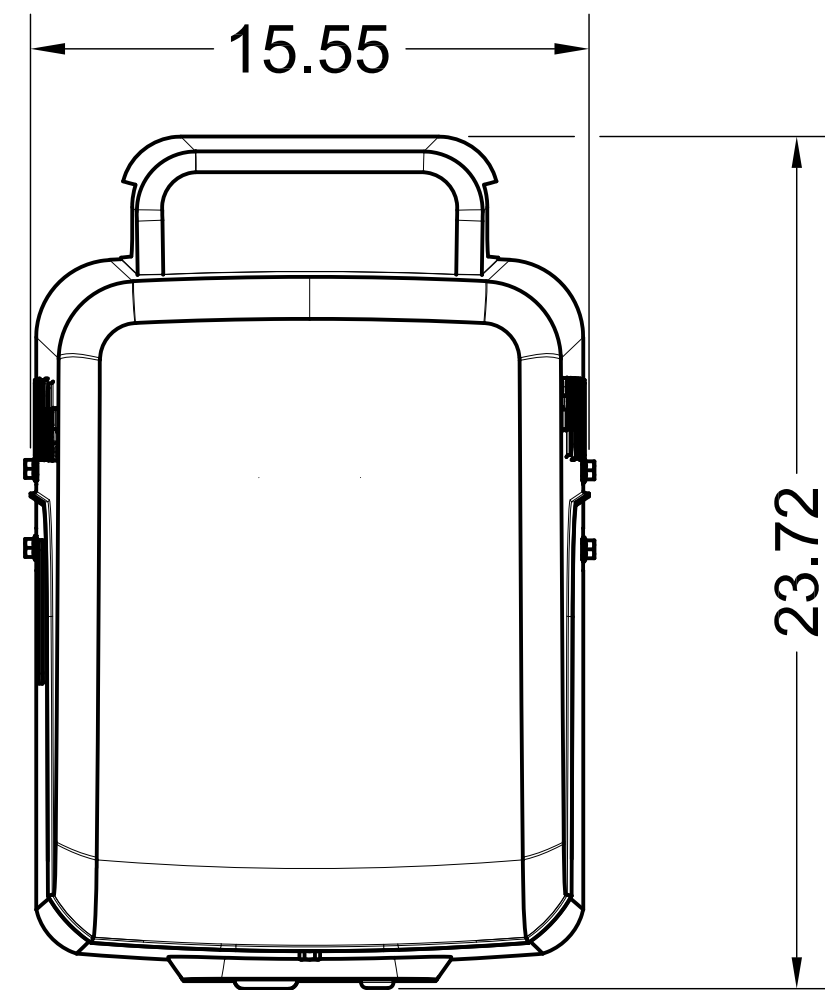

LEFT VIEW

TOP VIEW

RIGHT VIEW

FRONT VIEW

BOTTOM VIEW

MOUNTING HOLES  
(4 PLCS.)

(CSL24U) HIGH-TRAFFIC COMMERCIAL  
SLIDE GATE OPERATOR

**LiftMaster**